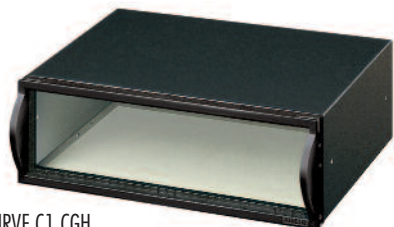

Serie **CURVE 1** - PRELIEVO FRONTALE - FRONT ACCESS

Esempio cassetta Curve 1: Corpo (C1) + Sportello (SP1)
Example of Curve 1 mailbox: Body (C1) + Door (SP1)

CURVE C1 CGH
con cornice di plastica ghisa - with cast-iron grey plastic frame

CURVE C1 CAR
con cornice di plastica argento - with silver plastic frame

CURVE C1 CBI
con cornice di plastica bianca - with white plastic frame

CURVE C1

(confezione da 6 pezzi)
CORPO SERIE CURVE 1
PRELIEVO FRONTALE

C1 • Corpo per cassetta componibile in alluminio

C1F • Corpo per cassetta componibile in lamiera elettrozincata

(6-pieces package)
CURVE SERIES 1 BODY
FRONT ACCESS

C1 • Body for modular mailbox - aluminium

(6-pieces package)

Curve SP1 DOOR

Aluminium profile door for Curve 1 body, complete with flap:

- anodized - silver
- painted in cast-iron grey
- painted in RAL 3003 red, with cast-iron grey flap
- painted in RAL 6005 green, with cast-iron grey flap
- painted in RAL 9016 white
- painted in cast-iron grey, with metallic silver flap
- painted in rust
- painted in metallic silver
- painted in metallic silver, with cast-iron grey flap
- with publicity kit