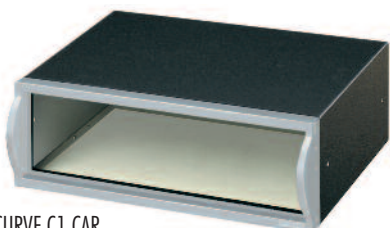

Serie **CURVE 1** - PRELIEVO FRONTALE - FRONT ACCESS

Esempio cassetta Curve 1: Corpo (C1) + Sportello (SP1)
Example of Curve 1 mailbox: Body (C1) + Door (SP1)

CURVE C1 CGH
con cornice di plastica ghisa - with cast-iron grey plastic frame

CURVE C1 CAR
con cornice di plastica argento - with silver plastic frame

CURVE C1 CBI
con cornice di plastica bianca - with white plastic frame

CURVE C1

(confezione da 6 pezzi)
CORPO SERIE CURVE 1
PRELIEVO FRONTALE

C1 • Corpo per cassetta componibile in alluminio

C1F • Corpo per cassetta componibile in lamiera elettrozincata

(6-pieces package)
CURVE SERIES 1 BODY
FRONT ACCESS

C1 • Body for modular mailbox - aluminium

(6-pieces package)

Curve SP1 DOOR

Aluminium profile door for Curve 1 body, complete with flap:

- anodized - silver
- painted in cast-iron grey
- painted in RAL 3003 red, with cast-iron grey flap
- painted in RAL 6005 green, with cast-iron grey flap
- painted in RAL 9016 white
- painted in cast-iron grey, with metallic silver flap
- painted in rust
- painted in metallic silver
- painted in metallic silver, with cast-iron grey flap
- with publicity kit