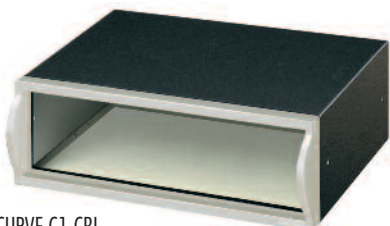

Serie **CURVE 1** - PRELIEVO FRONTALE - FRONT ACCESS

Esempio cassetta Curve 1: Corpo (C1) + Sportello (SP1)
Example of Curve 1 mailbox: Body (C1) + Door (SP1)

CURVE C1 CGH
con cornice di plastica ghisa - with cast-iron grey plastic frame

CURVE C1 CAR
con cornice di plastica argento - with silver plastic frame

CURVE C1 CBI
con cornice di plastica bianca - with white plastic frame

CURVE C1

(confezione da 6 pezzi)
CORPO SERIE CURVE 1
PRELIEVO FRONTALE

C1 • Corpo per cassetta componibile in alluminio

C1F • Corpo per cassetta componibile in lamiera elettrozincata

(6-pieces package)
CURVE SERIES 1 BODY
FRONT ACCESS

C1 • Body for modular mailbox - aluminium

(6-pieces package)

Curve SP1 DOOR

Aluminium profile door for Curve 1 body, complete with flap:

- anodized - silver
- painted in cast-iron grey
- painted in RAL 3003 red, with cast-iron grey flap
- painted in RAL 6005 green, with cast-iron grey flap
- painted in RAL 9016 white
- painted in cast-iron grey, with metallic silver flap
- painted in rust
- painted in metallic silver
- painted in metallic silver, with cast-iron grey flap
- with publicity kit