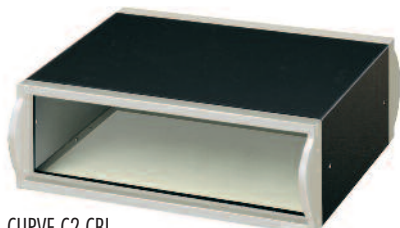

Serie **CURVE 2** - PRELIEVO POSTERIORE - REAR ACCESSEsterno  
con  
mantello

Interno

formato  
RIVISTA

ricasso

COMPONIBILE

MODELLO CONFORME  
EN 13724

Esempio cassetta Curve 2: Corpo (C2) + Sportello (SP2F)  
Example of Curve 2 mailbox: Body (C2) + Door (SP2F)

CURVE C2 CGH  
con cornice di plastica ghisa - with cast-iron grey plastic frame

CURVE C2 CAR  
con cornice di plastica argento - with silver plastic frame

CURVE C2 CBI  
con cornice di plastica bianca - with white plastic frame

(confezione da 6 pezzi)

**CORPO SERIE CURVE 2  
PRELIEVO POSTERIORE****C2** • Corpo per cassetta componibile  
in **alluminio****C2F** • Corpo per cassetta componibile  
in **lamiera elettrozincata**

(6-pieces package)

(6-pieces package)

**Curve SP2F DOOR**Aluminium profile front door for Curve 2  
series complete with flap:

- anodized - silver
- painted in cast-iron grey
- painted in RAL 3003 red,  
with cast-iron grey flap
- painted in RAL 6005 green,  
with cast-iron grey flap
- painted in RAL 9016 white
- painted in cast-iron grey,  
with metallic silver flap
- painted in rust
- painted in metallic silver
- painted in metallic silver,  
with cast-iron grey flap
- with publicity kit