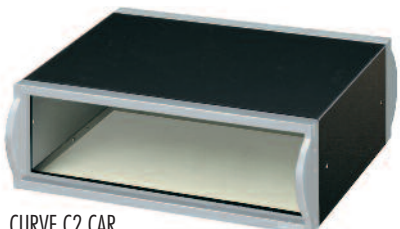

Serie **CURVE 2** - PRELIEVO POSTERIORE - REAR ACCESSEsterno  
con  
mantello

Interno

formato  
RIVISTA

ricasso

COMPONIBILE

MODELLO CONFORME  
EN 13724

Esempio cassetta Curve 2: Corpo (C2) + Sportello (SP2F)  
Example of Curve 2 mailbox: Body (C2) + Door (SP2F)

CURVE C2 CGH  
con cornice di plastica ghisa - with cast-iron grey plastic frame

CURVE C2 CAR  
con cornice di plastica argento - with silver plastic frame

CURVE C2 CBI  
con cornice di plastica bianca - with white plastic frame

(confezione da 6 pezzi)

**CORPO SERIE CURVE 2  
PRELIEVO POSTERIORE****C2** • Corpo per cassetta componibile  
in **alluminio****C2F** • Corpo per cassetta componibile  
in **lamiera elettrozincata**

(6-pieces package)

(6-pieces package)

**Curve SP2F DOOR**Aluminium profile front door for Curve 2  
series complete with flap:

- anodized - silver
- painted in cast-iron grey
- painted in RAL 3003 red,  
with cast-iron grey flap
- painted in RAL 6005 green,  
with cast-iron grey flap
- painted in RAL 9016 white
- painted in cast-iron grey,  
with metallic silver flap
- painted in rust
- painted in metallic silver
- painted in metallic silver,  
with cast-iron grey flap
- with publicity kit